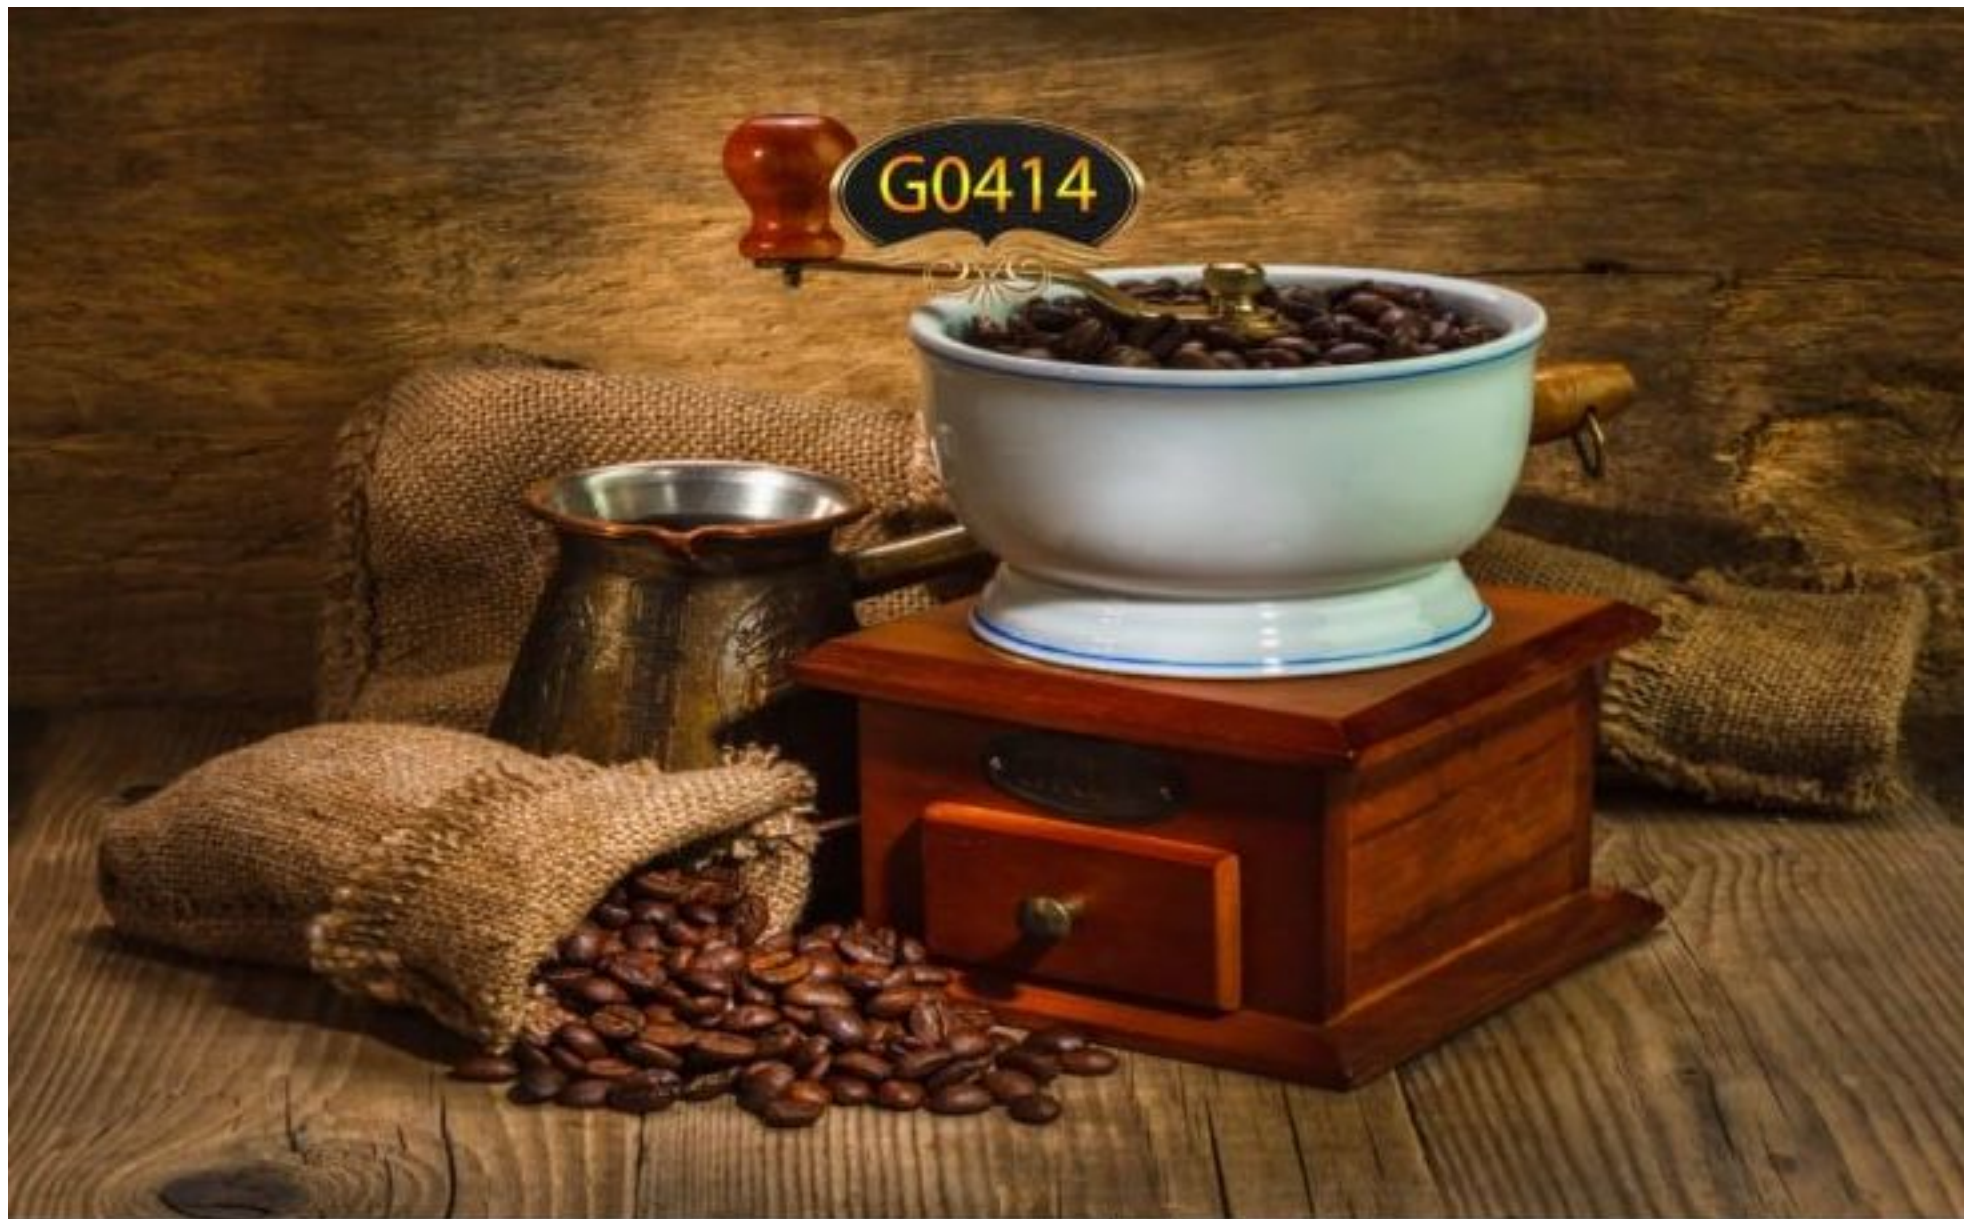

ESPRESSO CAFE

Taste

CHOCOLATE

Mocha cafe morning  
American drink Hot

G0405

Coffee

Cappuccino

milk