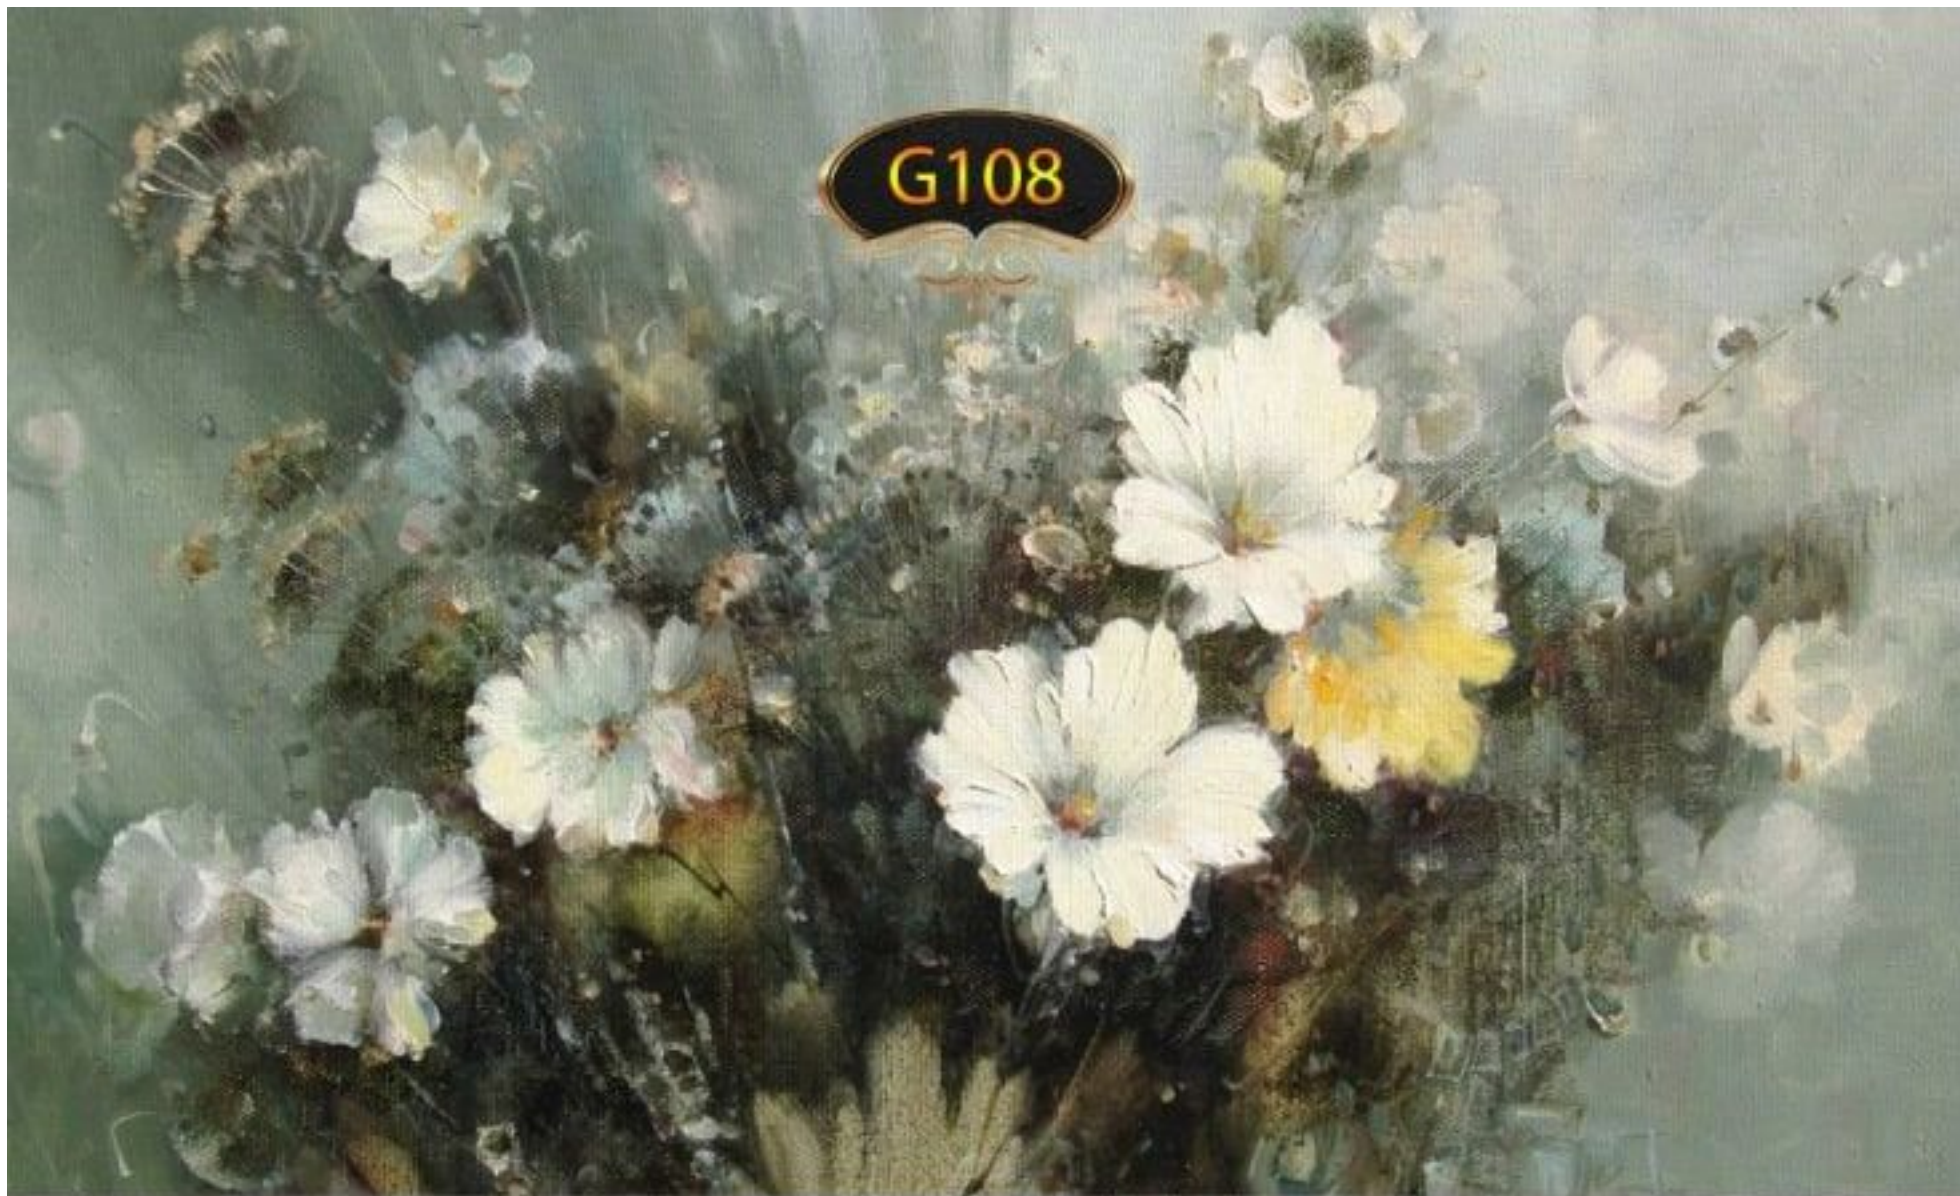

G0310

G0299

G0293

G102

G101

G104

G111

The image features a repeating pattern of watercolor-style flowers in shades of pink, purple, blue, and green on a light cream background. A decorative black oval label with gold scrollwork and the text 'G0180' is centered near the top. The bottom portion of the image shows a light-colored wooden plank floor.