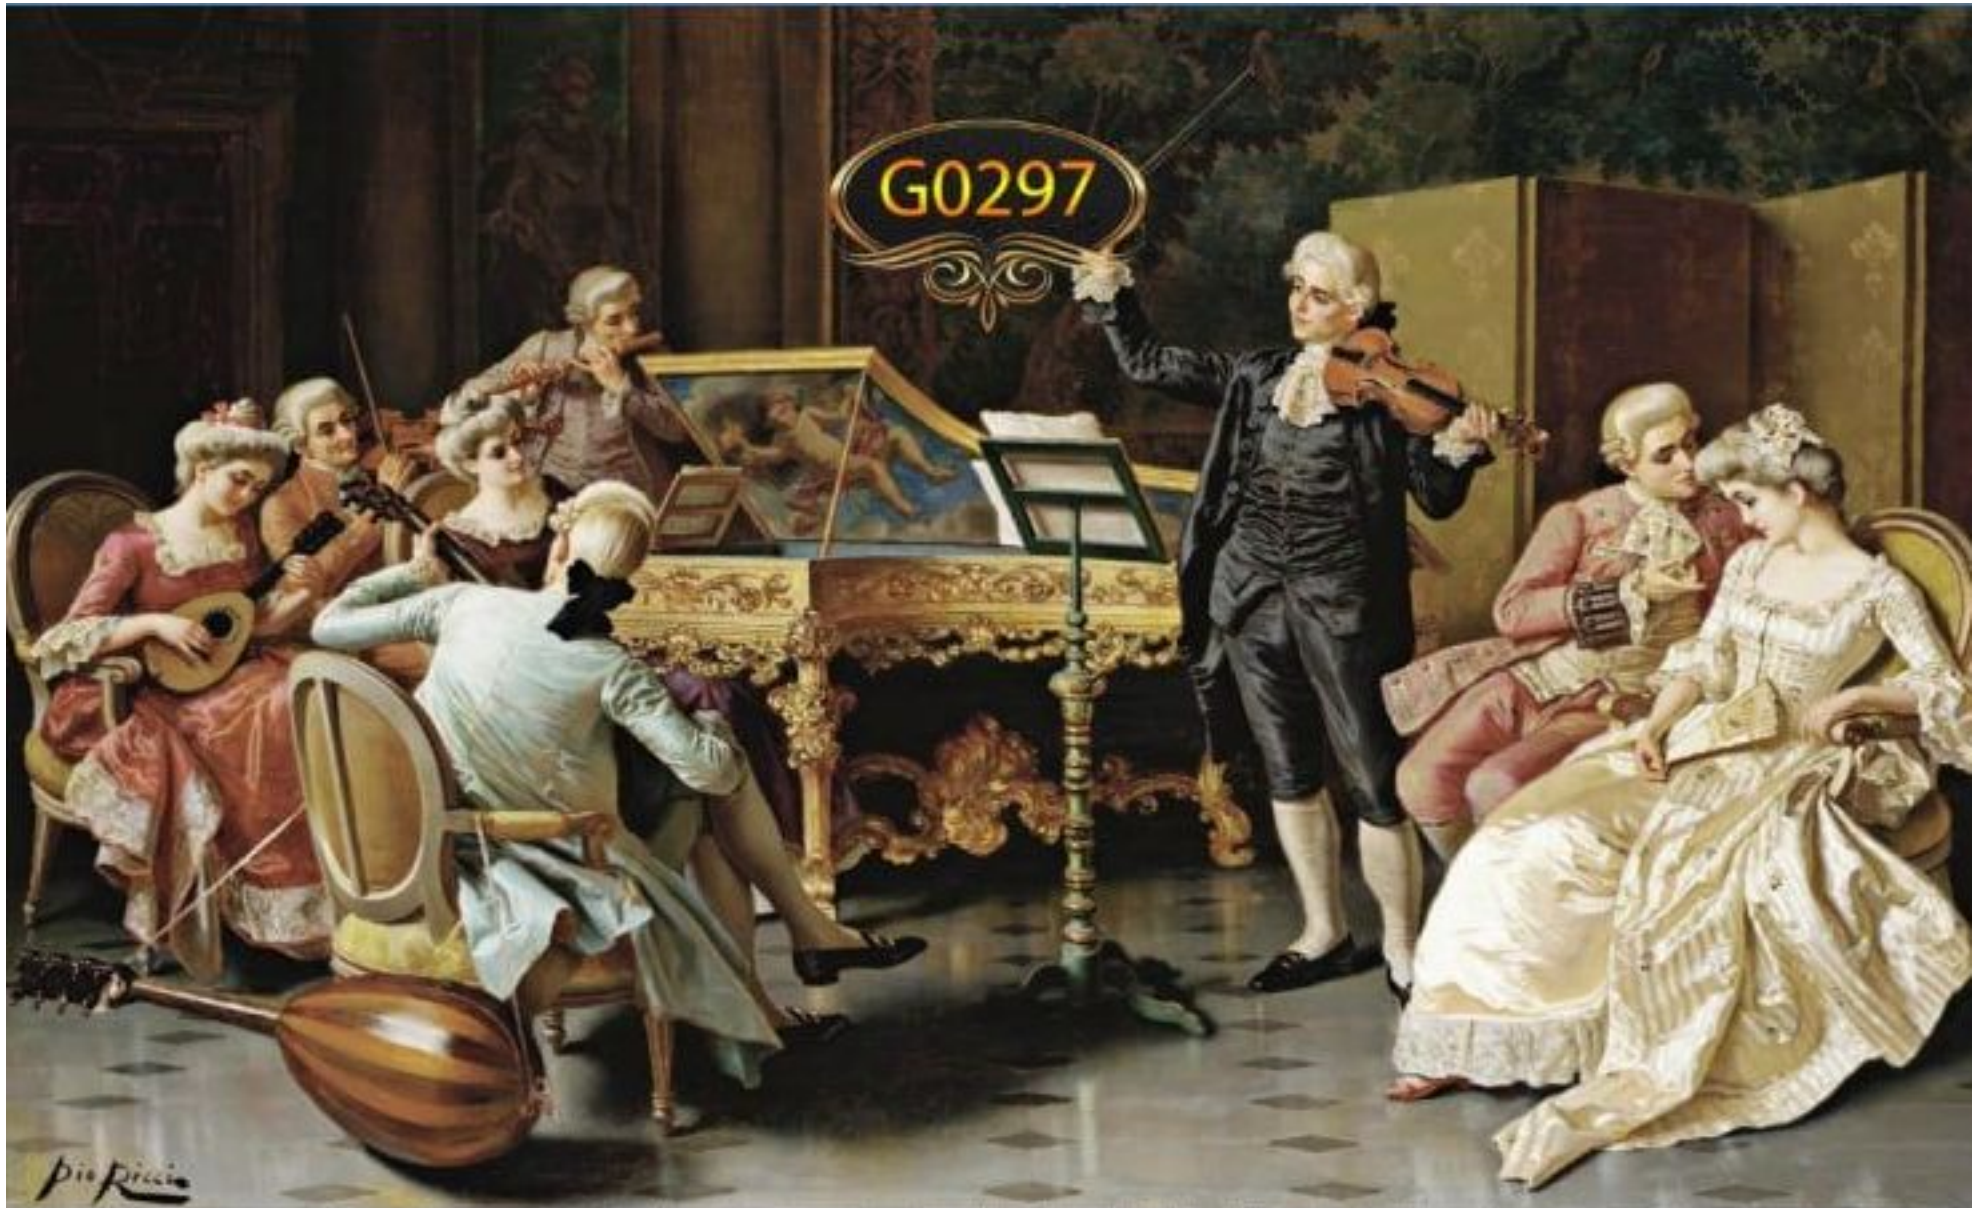

G0310

G0299

G0293

G102

G101

G104

G111

The image features a repeating pattern of watercolor-style flowers in shades of pink, purple, blue, and green on a light cream background. A decorative black oval label with gold scrollwork and the text 'G0180' is centered near the top. The bottom portion of the image shows a light-colored wooden plank floor.

G0180

G0228

G0171

G0173

G0161

G106

G0221

@INSTA

COHEN & MACE LECO

Love is a color
blind can see
Maggie

I READ THE NEWS TODAY
Oh BOY...

PEACE + LOVE

G0128

G0111

IVY. METAL Pride

Blue graffiti tag