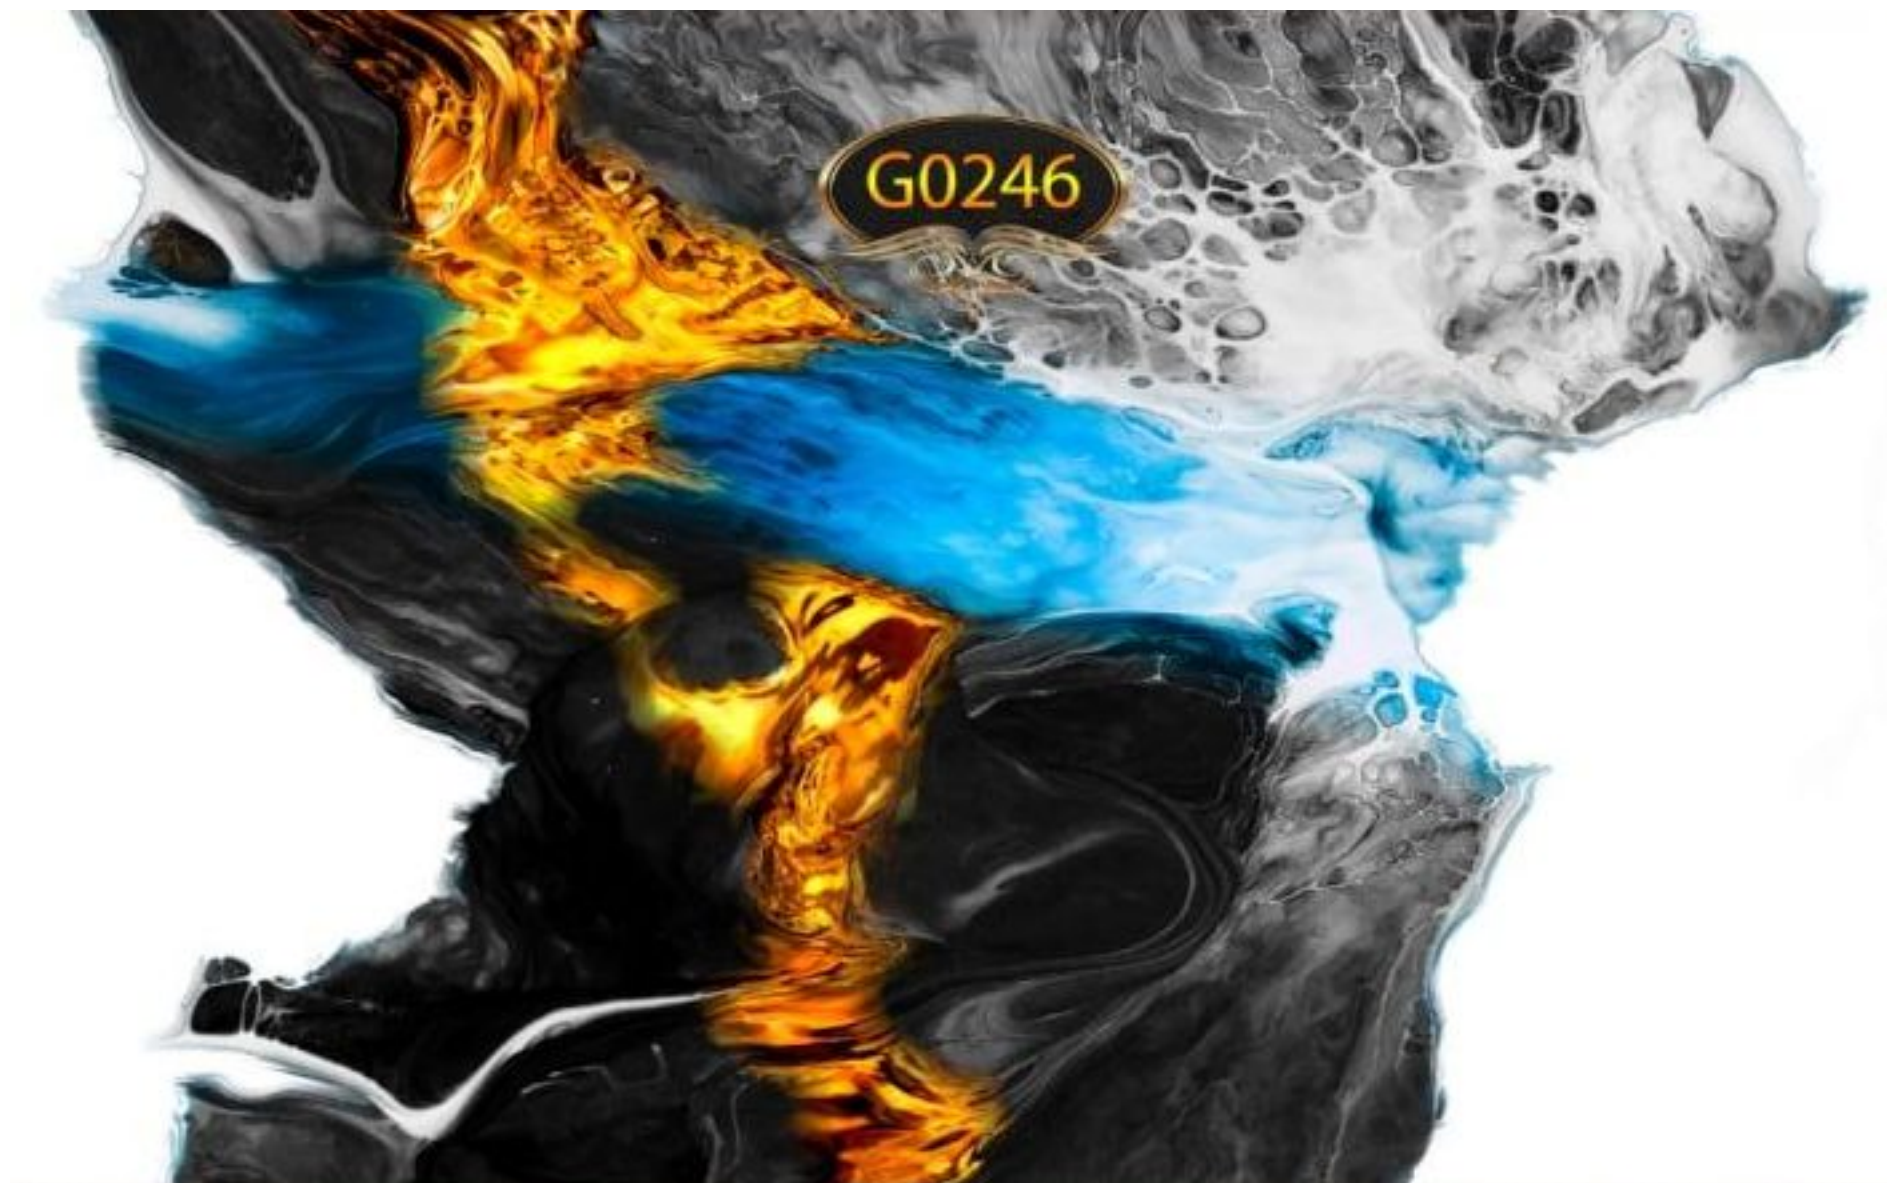

G0310

G0299

G0293

G102

G101

G104

G111

The image features a repeating pattern of watercolor-style flowers in shades of pink, purple, blue, and green on a light cream background. A decorative black oval label with gold scrollwork and the text 'G0180' is centered near the top. The bottom portion of the image shows a light-colored wooden plank floor.

G0139

G0210

G0209

G0216

G0222

G0232

G0234

G0242