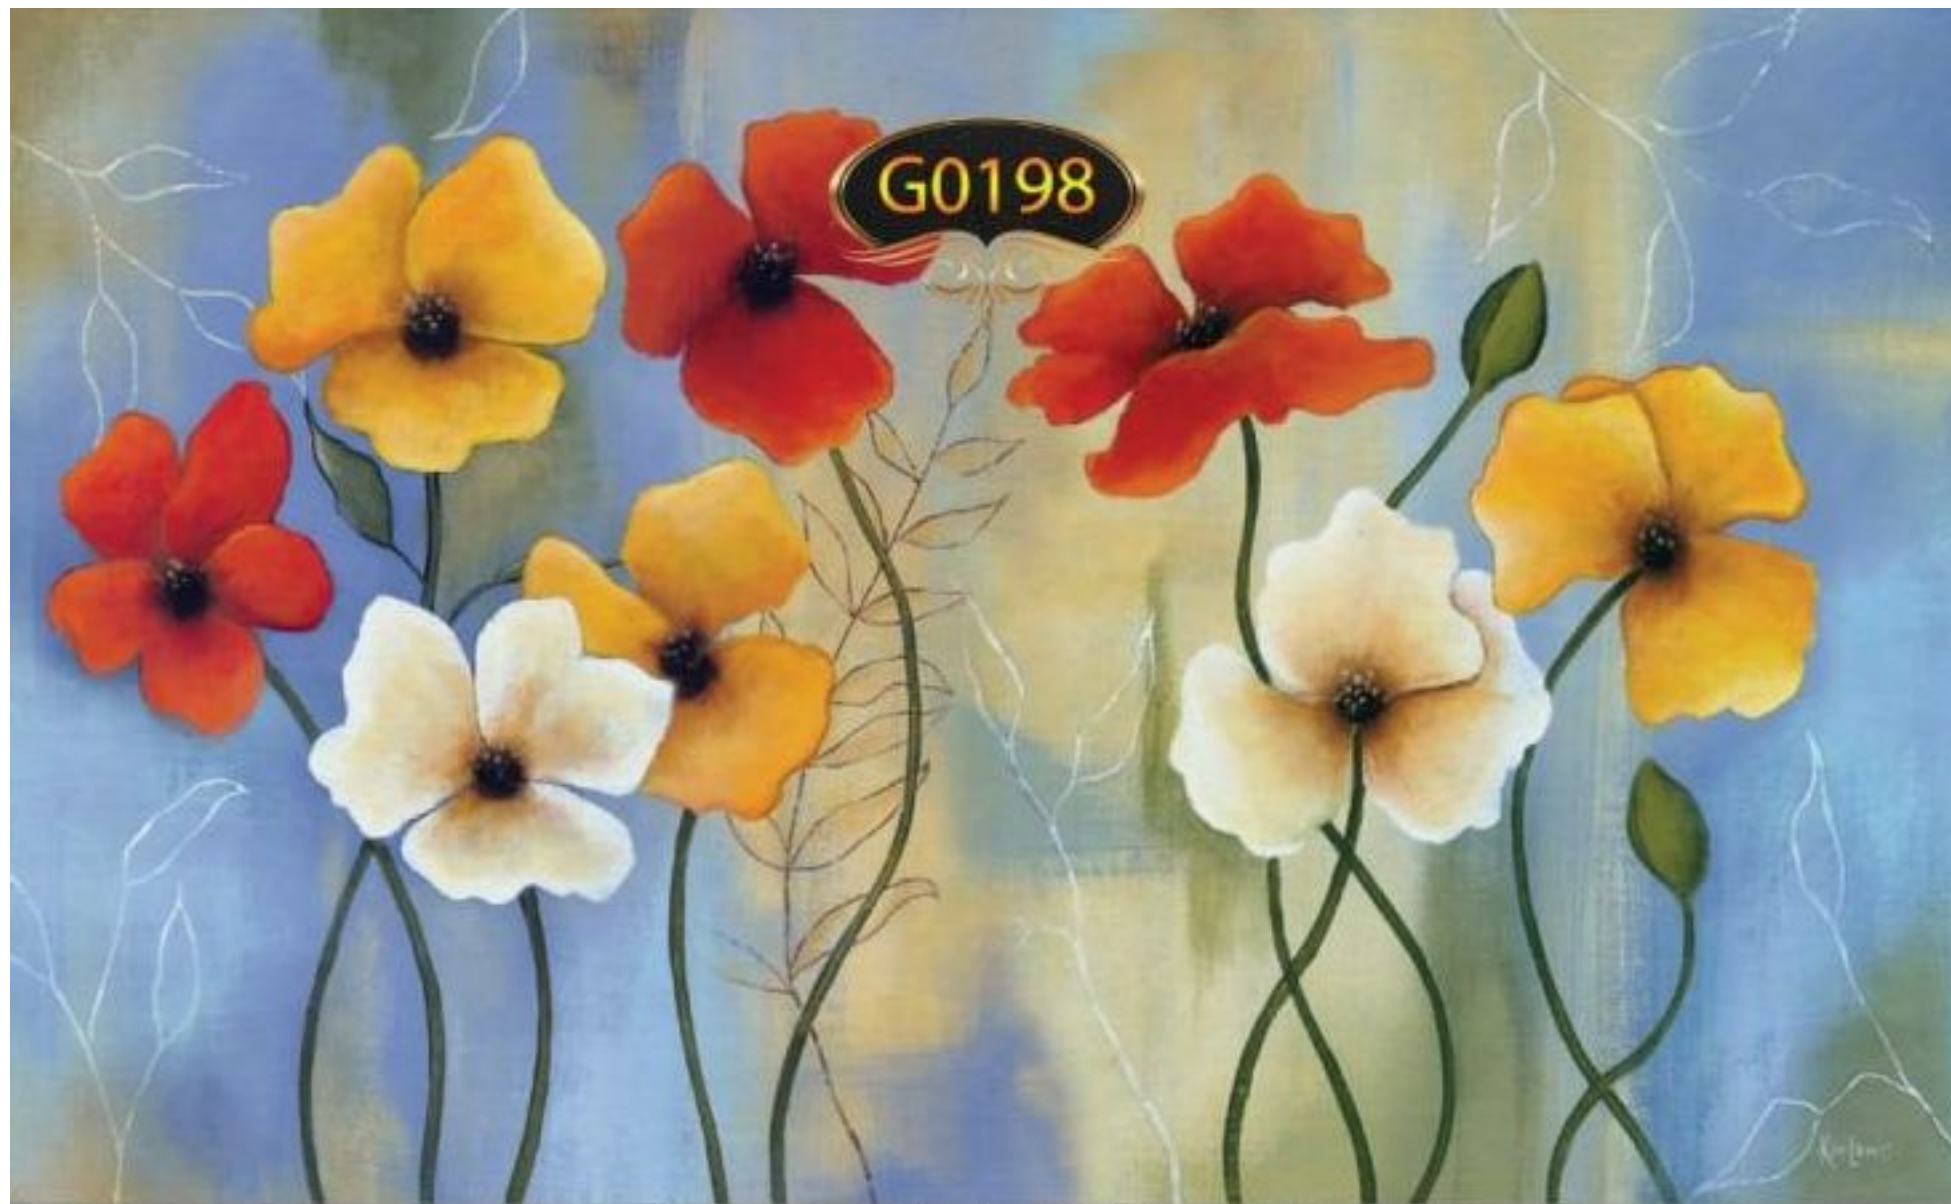

G0310

G0299

G0293

G102

G101

G104

G111

The image features a repeating pattern of watercolor-style flowers in shades of pink, purple, blue, and green on a light cream background. A decorative black oval label with gold scrollwork and the text 'G0180' is centered near the top. The bottom portion of the image shows a light-colored wooden plank floor.

G0180

G0228

G0171

G0173

G0161

G106

G0221

@INSTA

COHEN & MACE LECO

Love is a color
blind can see
Maggie

I READ THE NEWS TODAY
Oh BOY...

PEACE + LOVE

G0128

G0111

IVY. METAL Pride

Blue graffiti tag

Large yellow and red graffiti letter

Red graffiti tag

G0109

#Lennon

#TADlock

#abroadlyfe

ALL YOU
NEED IS
LOVE

MICHAEL