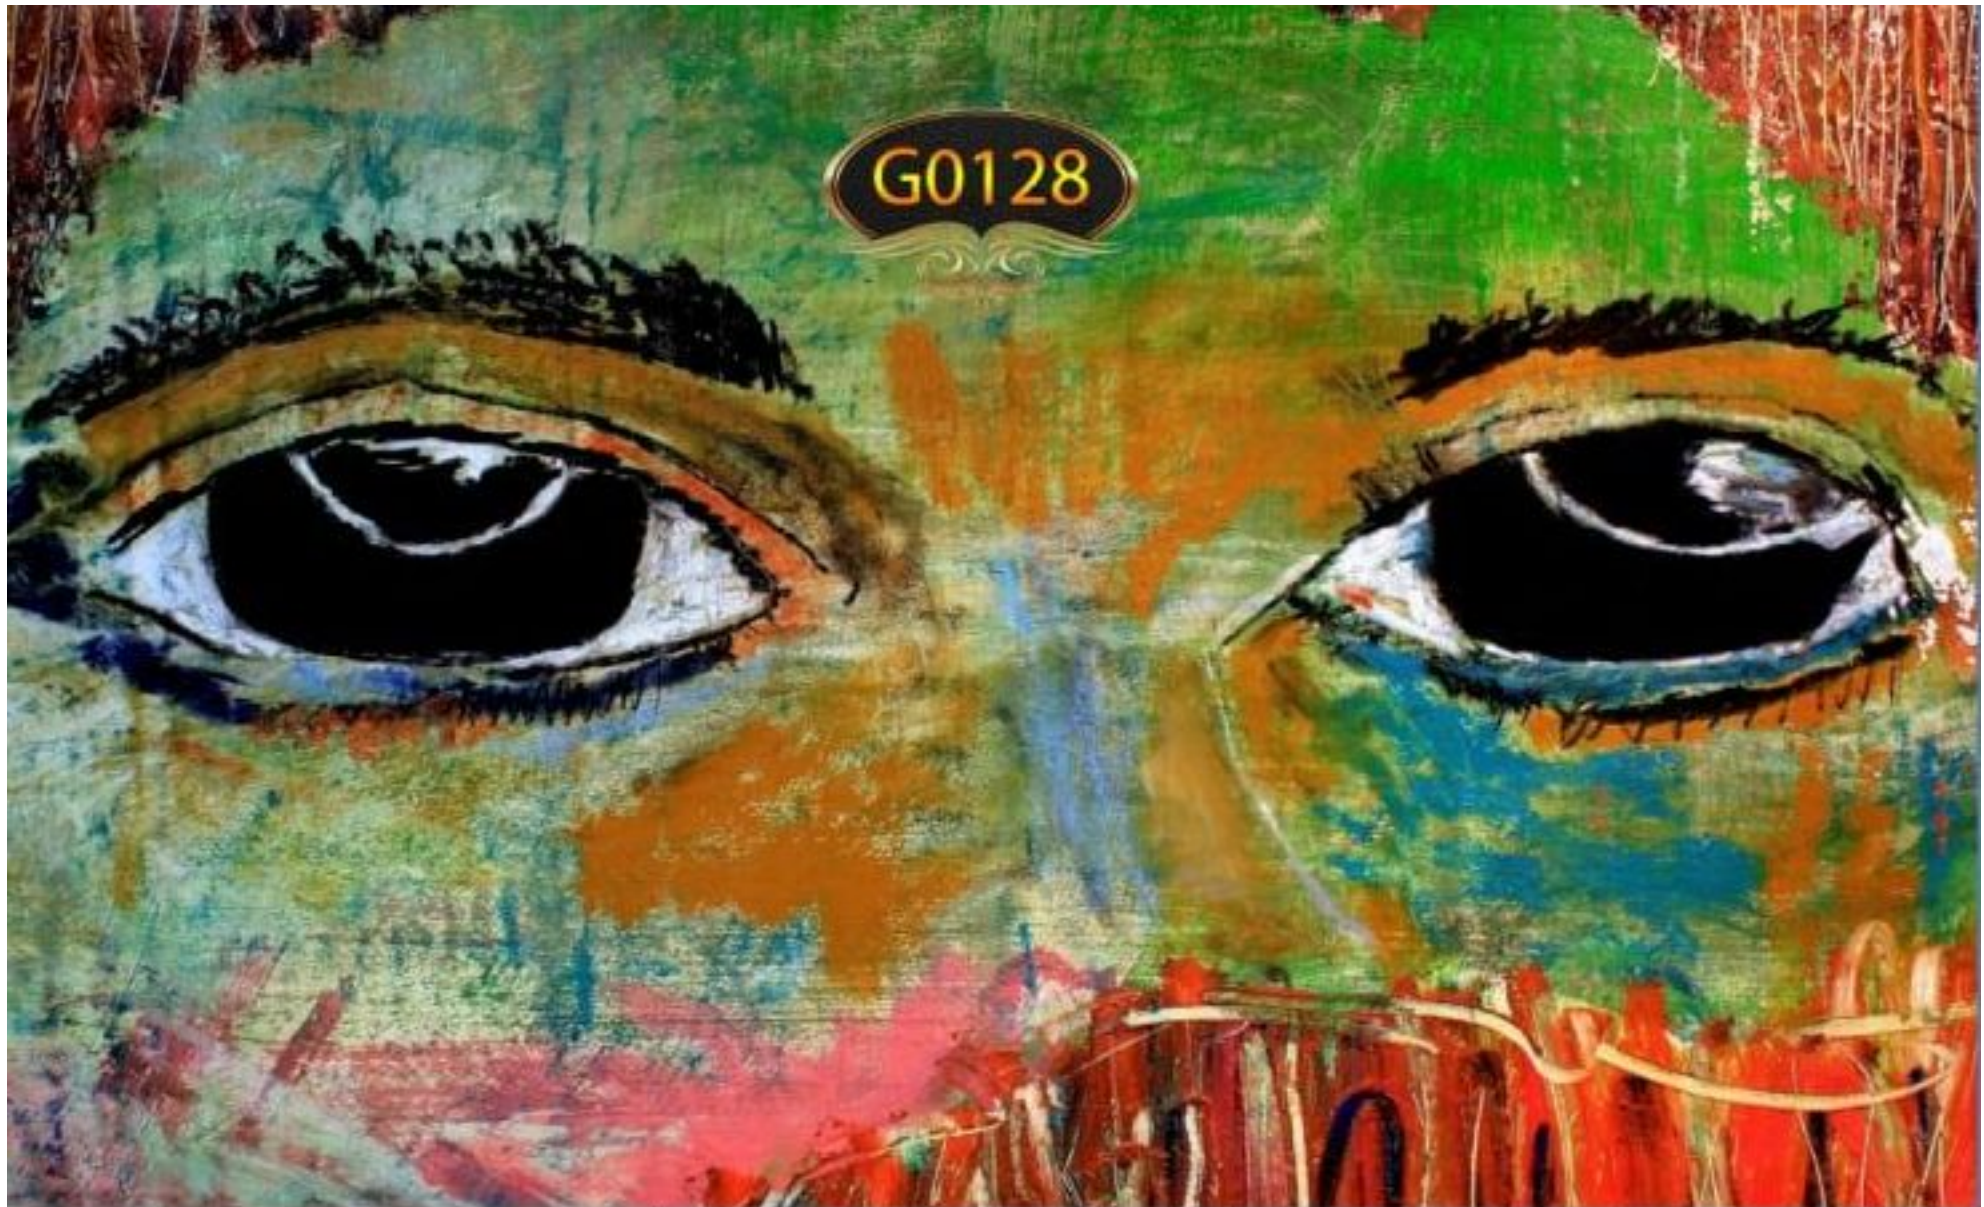

G0310

G0299

G0293

G102

G101

G104

G111

The image features a repeating pattern of watercolor-style flowers in shades of pink, purple, blue, and green on a light cream background. A decorative black oval label with gold scrollwork and the text 'G0180' is centered near the top. The bottom portion of the image shows a light-colored wooden plank floor.

COHEN & MACE LECO

Love is a color
blind can see
Maggie

I READ THE NEWS TODAY
Oh BOY...

PEACE + LOVE

G0128

G0111

IVY. METAL Pride

Blue graffiti tag

Large yellow and red graffiti letter

Red graffiti tag

G0109

#Lennon

#TADlock

#abroadlyfe

ALL YOU
NEED IS
LOVE

MICHAEL