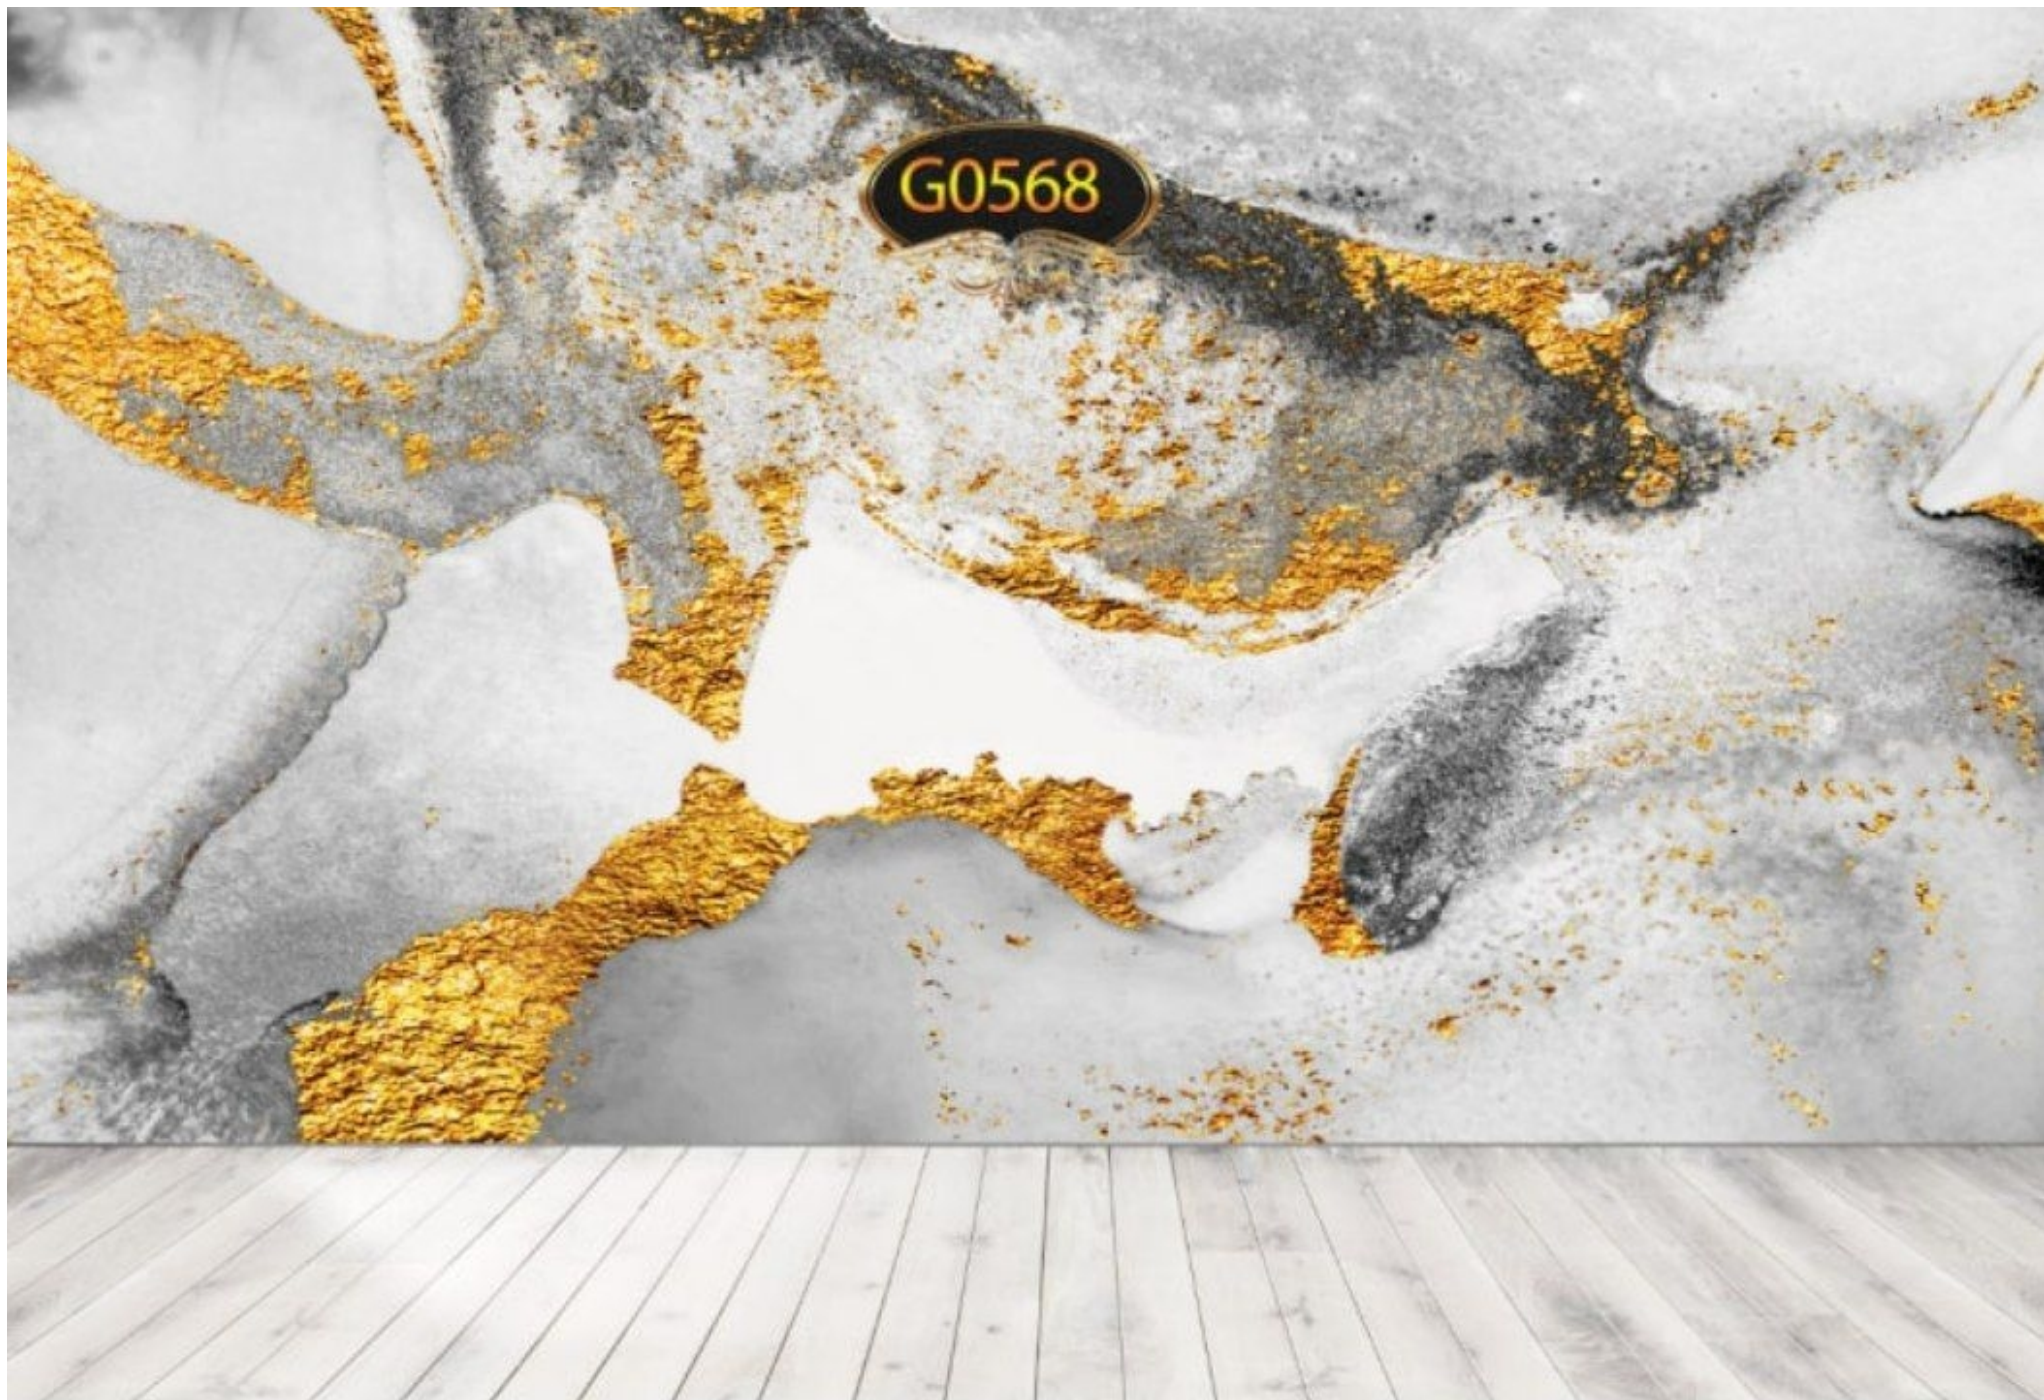

AUSTRALIA

G0502

G0332

G0233

The image features a complex, abstract background of swirling, organic shapes in various shades of brown, tan, and gold. The patterns resemble liquid or smoke in motion, creating a sense of depth and texture. In the upper center, there is a small, dark, oval-shaped label with a gold border and a decorative flourish below it. Inside this label, the alphanumeric code 'G0245' is written in a white, sans-serif font. The bottom portion of the image shows a horizontal band of light-colored wood grain, suggesting a floor or a base layer.

G0245

G0539

G0568

G0563

G0561

G0515

G186

G0594